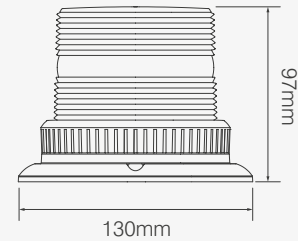

128 SERIES COMPACT LED WARNING BEACONS

NEW **R10**

Three-Bolt Fixing

128AMF R10 Amber

128BMF R10 Blue

128GMF R10 Green

128RMF R10 Red

Magnetic Mount w/ cigar plug

128AMM R10 Amber

Ø130 x 97mm

- Compact beacon design
- Available in a range of colour options
- Shock and vibration resistant
- Three year warranty
- Tough polycarbonate lens
- Durable ABS base
- 360° visibility
- Extended voltage; 12–48VDC
- EMC approved

Voltage range **12–48VDC**

Flash patterns **Quad**

LED type **3x 3-Watt**

Lens material **Polycarbonate**

Base material **ABS**

Visibility **360°**

Warranty **Three years**

Approval **ECE R10**